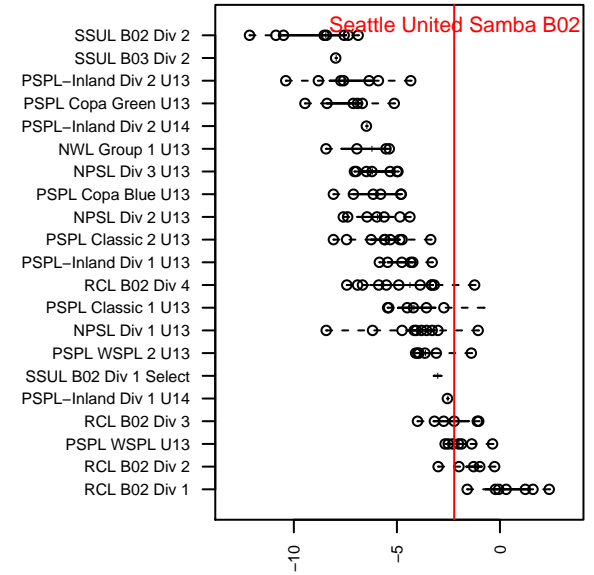

**attack and defense rating
relative to others at age
and all opponents in last 13 months**