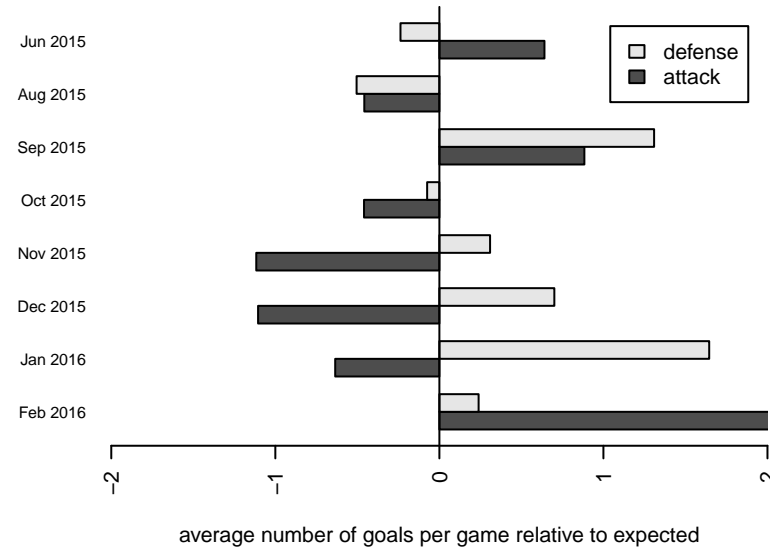

Performance relative to 13 month average