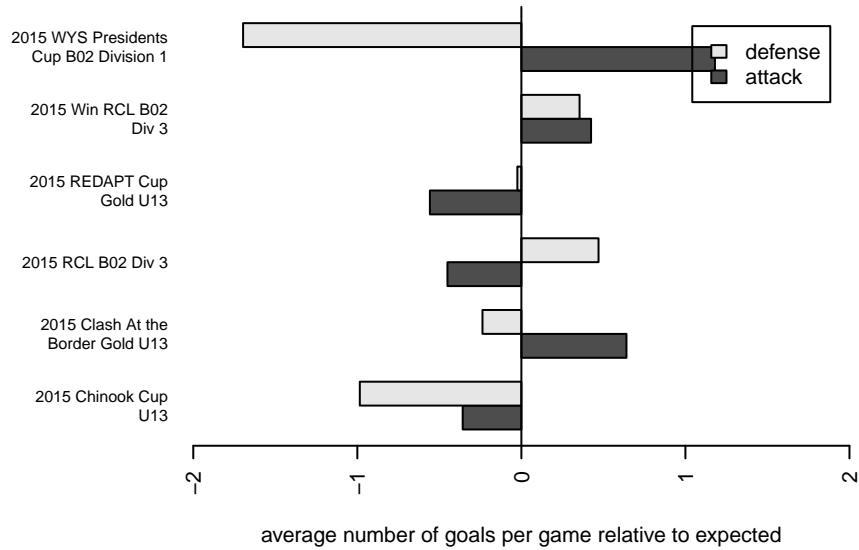

Performance relative to 13 month average