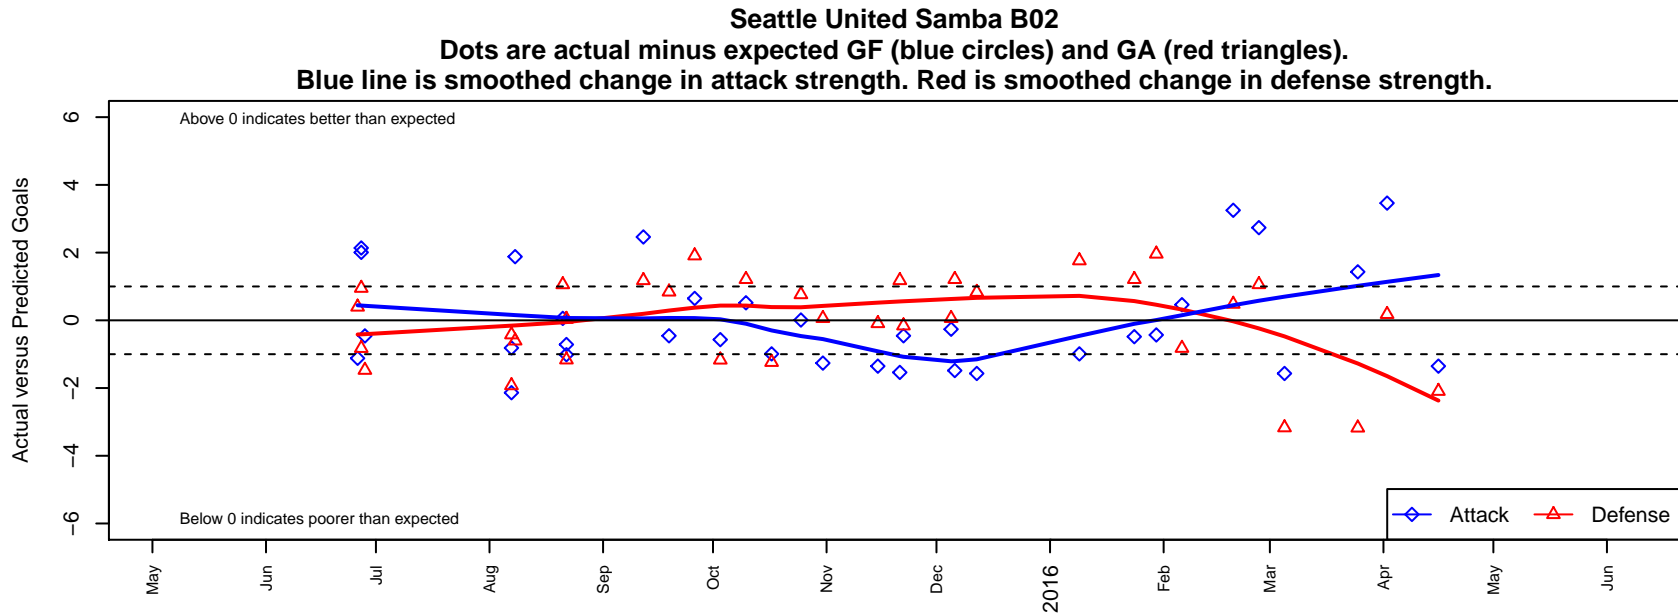

**attack and defense variance (black dot)
relative to other teams
and top 10 in region**

**attack and defense rating
relative to others at age
and all opponents in last 13 months**

Seattle United Samba B02

Seattle United
Seattle, WA
B02 total strength=1028
attack=2.95 defense=1.64
fall league = RCL B02 Div 3
spr league = Win RCL B02 Div 3

alt names used:
Seattle United B02 Samba
Westside Timbers B02 Samba
SEATTLE UNITED B02 SAMBA (WA)
Seattle United B02 Samba C
Seattle United B02 Samba C
Seattle United B02 Samba C

Venues played:
2015 Clash At the Border Gold U13
2015 Chinook Cup U13
2015 REDAPT Cup Gold U13
2015 RCL B02 Div 3
2015 Win RCL B02 Div 3
2015 WYS Presidents Cup B02 Division 1